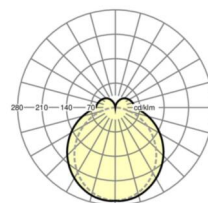

LIGHTING TECHNOLOGY

Placement	LED, Colour rendering/Light colour CRI ≥ 80 / 4000K
Colour tolerance (MacAdam)	3SDCM
Photobiological safety (Luminaire)	RG1
Nominal luminous flux	5959lm
LED service life	50000h L80/B10 (Tq 35°C)
Luminaire luminous efficiency	173lm/W
Beam angle	130° (C0) / 110° (C90)
UGR lat./long.	24.6 / 23.1

MECHANICS

Housing colour	traffic white RAL 9016
Dimensions (LxWxH/DxH)	1531mm x 63mm x 54mm
Weight (net)	2kg
Type of installation	Mounting rail system installation, Light structure

Dimensions

L	1531 mm	Length
B	63 mm	Width
H	54 mm	Height

DEEP-LINK

<https://www.regiolum.de/en/article/19130006020>

Reference	LED 6000lm 840
ηLB	100 %
Φ ↓/↑	84 % / 16 %
UGR lat./long.	24.6 / 23.1